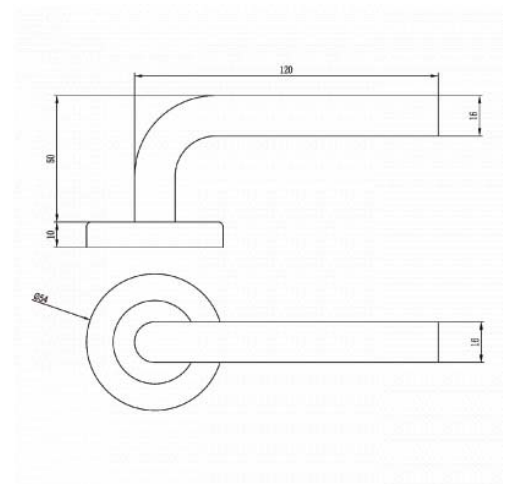

B ROUND ROSE DOOR FURNITURE PASSAGE SET 52 LEVER

DETAILS

PRODUCT CODE

B0152SSS

DOOR THICKNESS

Suits 32-50mm Doors

FIXING

Concealed 38mm-41mm horizontal bolt through fixing

HANDING

Non-Handed

MATERIAL

304 Grade Stainless Steel

OVERALL DIAMETER

54mm

OVERALL THICKNESS

10mm

PRODUCT SERIES

B Round Rose Door Furniture

WARRANTIES

25 Years Mechanical

NOTES

Product code identifies SSS finish

FINISHES

Satin Rose Gold (SRG)